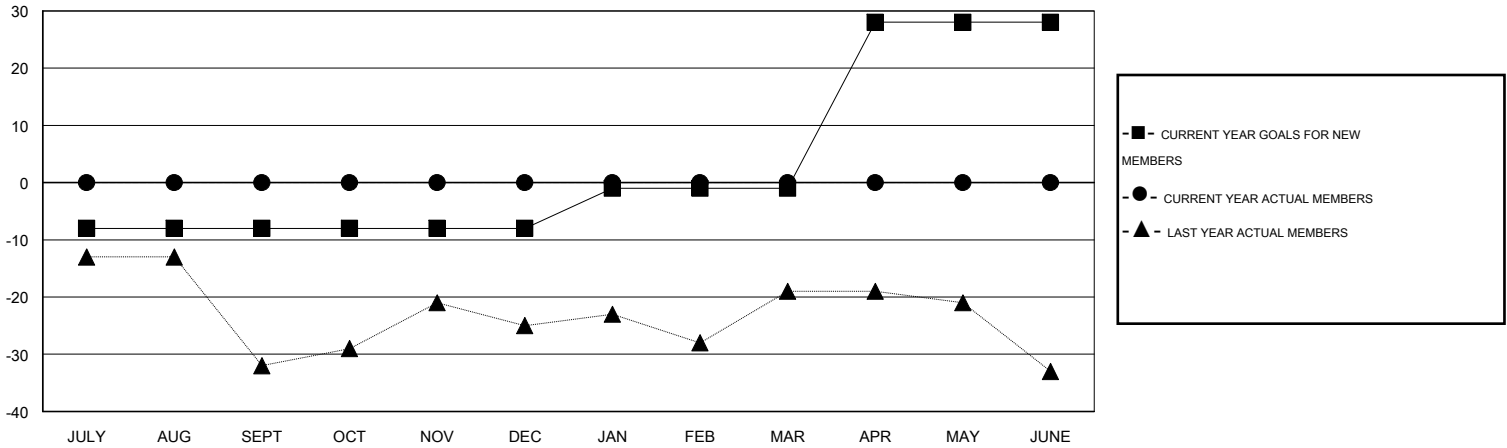

MONTHLY MEMBERSHIP PROGRESS REPORT

District 202 F

Results as of: 6/30/2016

GMT: Huck Taingahue

LOCATION NEW ZEALAND

GMT CA 7

Clubs					Members				
RESULTS FOR 2016-2017					RESULTS FOR 2016-2017				
QUARTER	NEW CLUB GOAL	NEW CLUBS	DROPPED CLUBS	NET GAIN/LOSS	QUARTER	NEW MEMBER GOAL	CHARTER AND NEW MEMBERS ADDED	DROPPED MEMBERS	NET GAIN/LOSS
JULY/AUG/SEPT	0	0	0	0	JULY/AUG/SEPT	-8	0	0	0
OCT/NOV/DEC	0	0	0	0	OCT/NOV/DEC	0	0	0	0
JAN/FEB/MAR	0	0	0	0	JAN/FEB/MAR	7	0	0	0
APR/MAY/JUNE	1	0	0	0	APR/MAY/JUNE	29	0	0	0

GOALS AND ACTUAL NEW CLUBS CUMULATIVE

GOALS AND ACTUAL MEMBERS CUMULATIVE

DROPPED CLUBS: 0	0 CLUBS OF 0 ADDED 1 OR MORE NEW MEMBERS	GENDER DISTRIBUTION
		MALE 0 (100.00%)
		FEMALE 0 (100.00%)
DROPPED MEMBERS	CLICK HERE FOR HEALTH ASSESSMENT DATA	FAMILY UNIT MEMBERS 0
DECEASED 0		HEAD OF HOUSEHOLD 0
CLUB CANCELLED 0		NON-HEAD OF HOUSEHOLD 0
OTHER 0		
TOTAL 0		